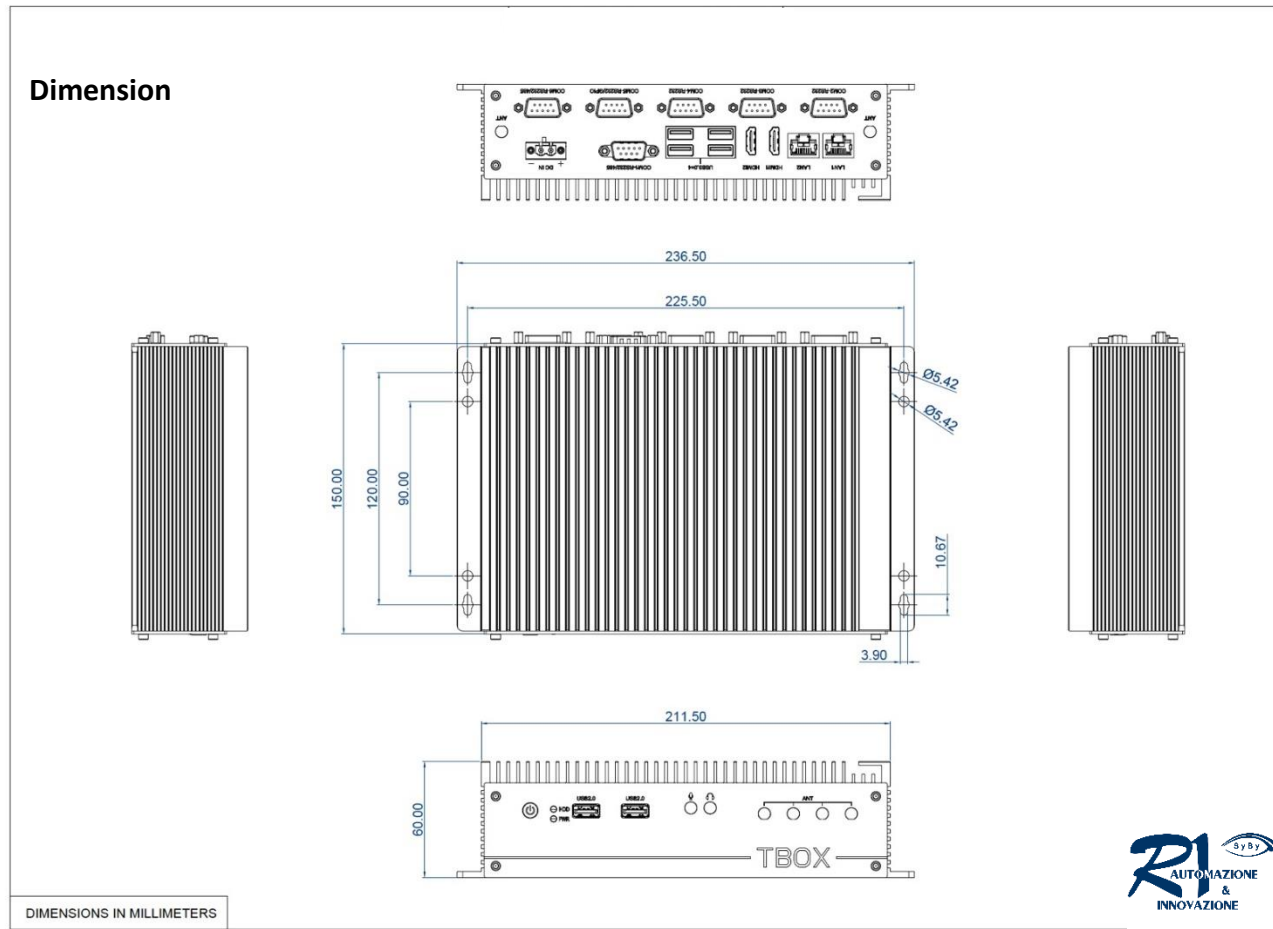

### Features:

- Rugged & compact, fanless designed box structure;
- On-board Intel Whiskey Lake 8<sup>th</sup>-gen. Celeron 4205U Dual-core processor;
- Single DDR4 memory, up to 16GB, 1\* M.2 and 1\* 2.5" SATA storage;
- Wide voltage DC 9~36V input;
- 2 GLAN, Dual wireless expansion 4G/5G, WIFI/BT support;
- 6 USB (4 USB3.0), 6 COM (optional GPIO), 2 HDMI;
- Industrial -20 ~ + 70°C operating range, optional -40~+80 °C.

### Specification

<b>System</b>	BIOS	SPI AMI EEI BIOS
	CPU	Intel Celeron 4205U
	CPU Ghz	Dual-core 1.8Ghz, TDP 15W
	TPM	Intel PTT TPM2.0
	Memory	SO-DIMM, DDR4-1866/2133/2400 MT/s, Max. up to 16GB
	Storage	1*M.2 2280/2242 Key-M slot (SATA) SSD, 1* optional 2.5" SATA-III SSD
	Graphic	Intel UHD Graphics 610
	Network	1* I210AT + 1* I219V Intel LAN chips, Optional WIFI+BT (M.2 2230), 4G/5G (M.2 3042/3052)
	Audio	On-board Realtek ACL 662 Audio controller
	Expansion	1* M.2 (NGFF) Key-B 3042/3052 slot, 1* M.2 Key-E 2230 slot
	Watchdog	0 ~ 256 seconds programmable
Operating system	Win10 /Win11, Linux	
<b>IO interface</b>	Serial port	COM1: RS232 (Optional RS485), COM2/3/4: RS232, COM5: RS232 (Optional GPIO), COM 6: RS485  (Optional RS232)
	Ethernet	2* RJ45, 10/100/1000 Mbps
	Audio	Optional Mic-in/Line-out
	USB	4* USB3.0 + 2* USB2.0
	Display	2* HDMI (Max. support 4096 * 2160 @30Hz)
	Power input	1* 2 pins, Phenix terminal
	Optional	8* GPIO (DB9)
<b>Structure</b>	Box structure and surface	Aluminum alloy, anodizing and anti-scratch treatment
	Color	Silver
	Mount method	Desktop, wall mount
	Cooling system	Finned aluminum heatsinks
	Indicator & Button	Power switch, Power LED, HDD LED
	Dimension	236.5 * 150 * 60 (mm)
	Net weight	About 1.6 KG
<b>Power &amp; Environmental</b>	Operating temp.	-20 ~ + 70 °C
	Storage temp.	-40 ~ + 80 °C
	Humidity	10 ~ 95% @ 10C (No condensation)
	Vibration	50 ~ 500 Hz, 1.5G, 0.15mm peak to peak
	Shock	10 G/Peak (11 ms)
	Power input	DC 9~36V
	Power consumption	About 25W
	EMC	CE/FCC Class A